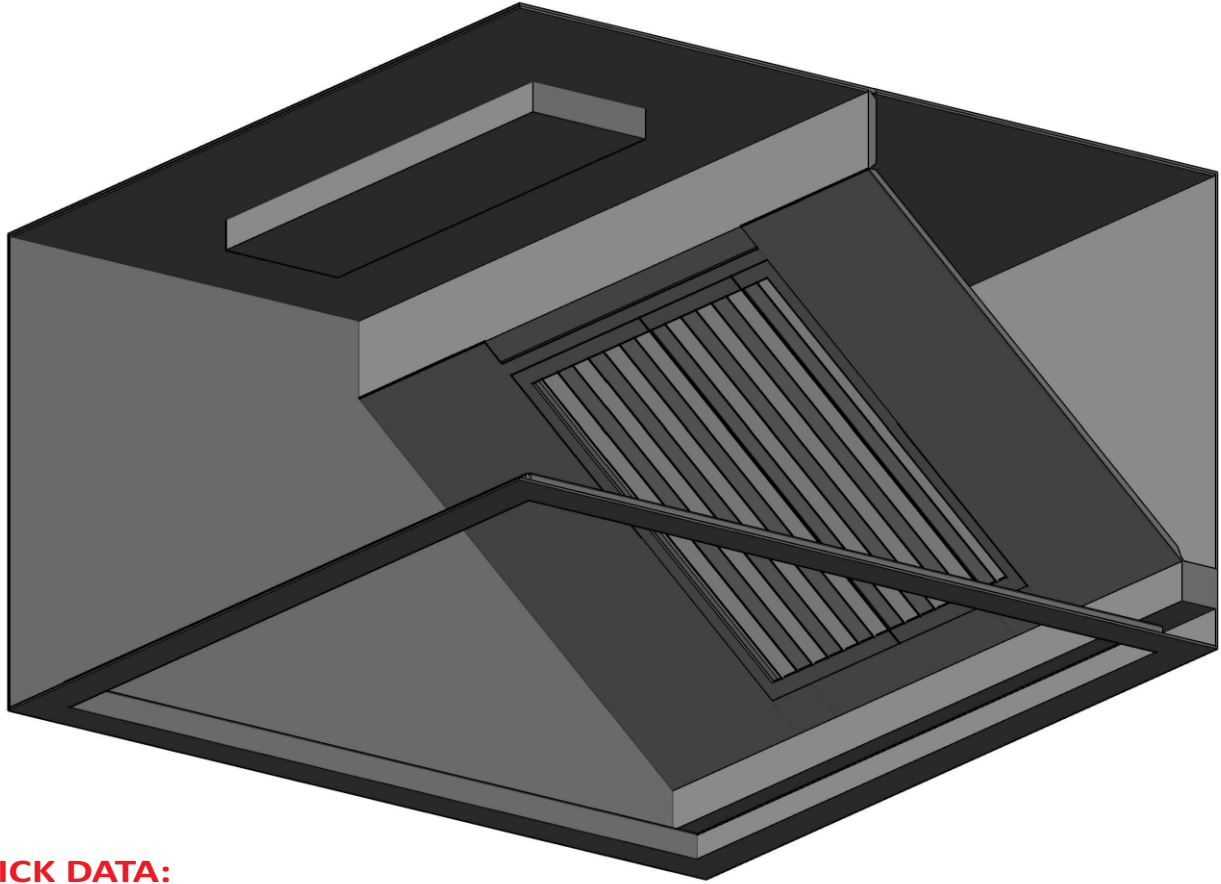

AFRICA AIR DIFFUSION

**SPECIFICATIONS
CATALOGUE**

BOX CANOPY

STANDARD
HOOD

AAD : Box Hood

QUICK DATA:

Length	Airflow L/s
1000	605
1200	726
1400	847
1600	968
1800	1089
2000	1210
2200	1331
2400	1452
2600	1573
2800	1694
3000	1815

FEATURES	BENEFITS
Constructed of Stainless Steel	Easy to clean will not rust
Stainless steel filters	Easy to remove and to clean. Ensure hygiene canopy
Box shape	Removes steam and grease vapours
Fully welded	No sharp edges